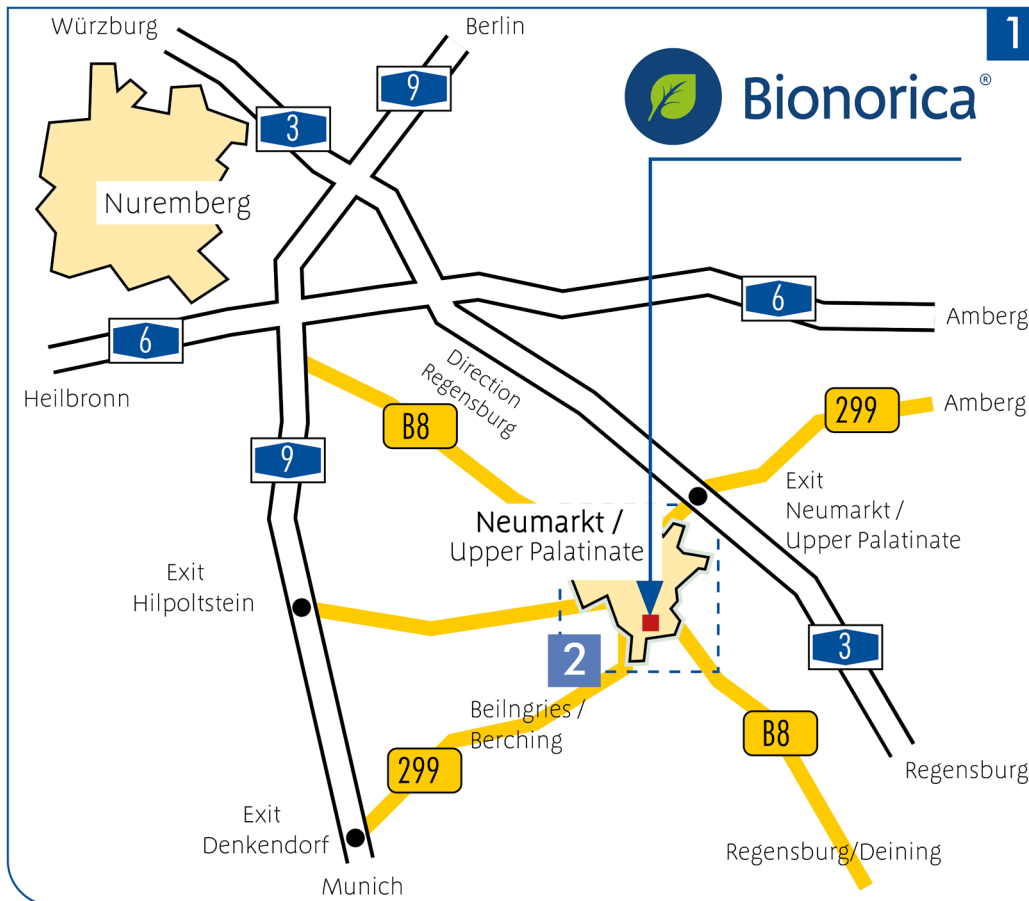

How to get here

1. **1** General map
2. **2** City map
   (see reverse)
3. **3** Detailed map
   (see reverse)

(A) From the direction Nuremberg/Regensburg, A3

Follow the 'Autobahn München/Nürnberg' signs. At the Pfeleiderer junction (you will see the company Pfeleiderer) continue straight in the direction of 'Regensburg/Hemau'. After about 1 km turn left (sign 'Neumarkt Stadtmitte'). Continue with (D).

(B) From the direction Munich, A9

Take motorway exit 'Denkendorf' and get on to federal highway 299 in the direction of 'Neumarkt' via 'Beilngries/Berching'. At the first traffic light in Neumarkt turn right in the direction of 'Regensburg/Hemau'. After about 1 km turn left (sign 'Neumarkt Stadtmitte'). Continue with (D).

(C) From the direction Nuremberg, federal highway 8

After passing the district of Pölling turn right at the junction and follow the 'Autobahn München/Nürnberg' signs. At the Pfeleiderer junction (you will see the company Pfeleiderer) continue straight in the direction of 'Regensburg/Hemau'. After about 1 km turn left (sign 'Neumarkt Stadtmitte'). Continue with (D).

(D) From the direction Regensburg, federal highway 8

About 50 metres after the sign indicating that you are entering Neumarkt turn on to Kerschensteinerstraße before passing the Gilbert Interiors store and continue to number 11-15.

Bionorica SE
Kerschensteinerstr. 11-15
92318 Neumarkt, Germany
Tel. + 49 / (0) 91 81 / 231-0
Fax + 49 / (0) 91 81 / 231-265
english.bionorica.de