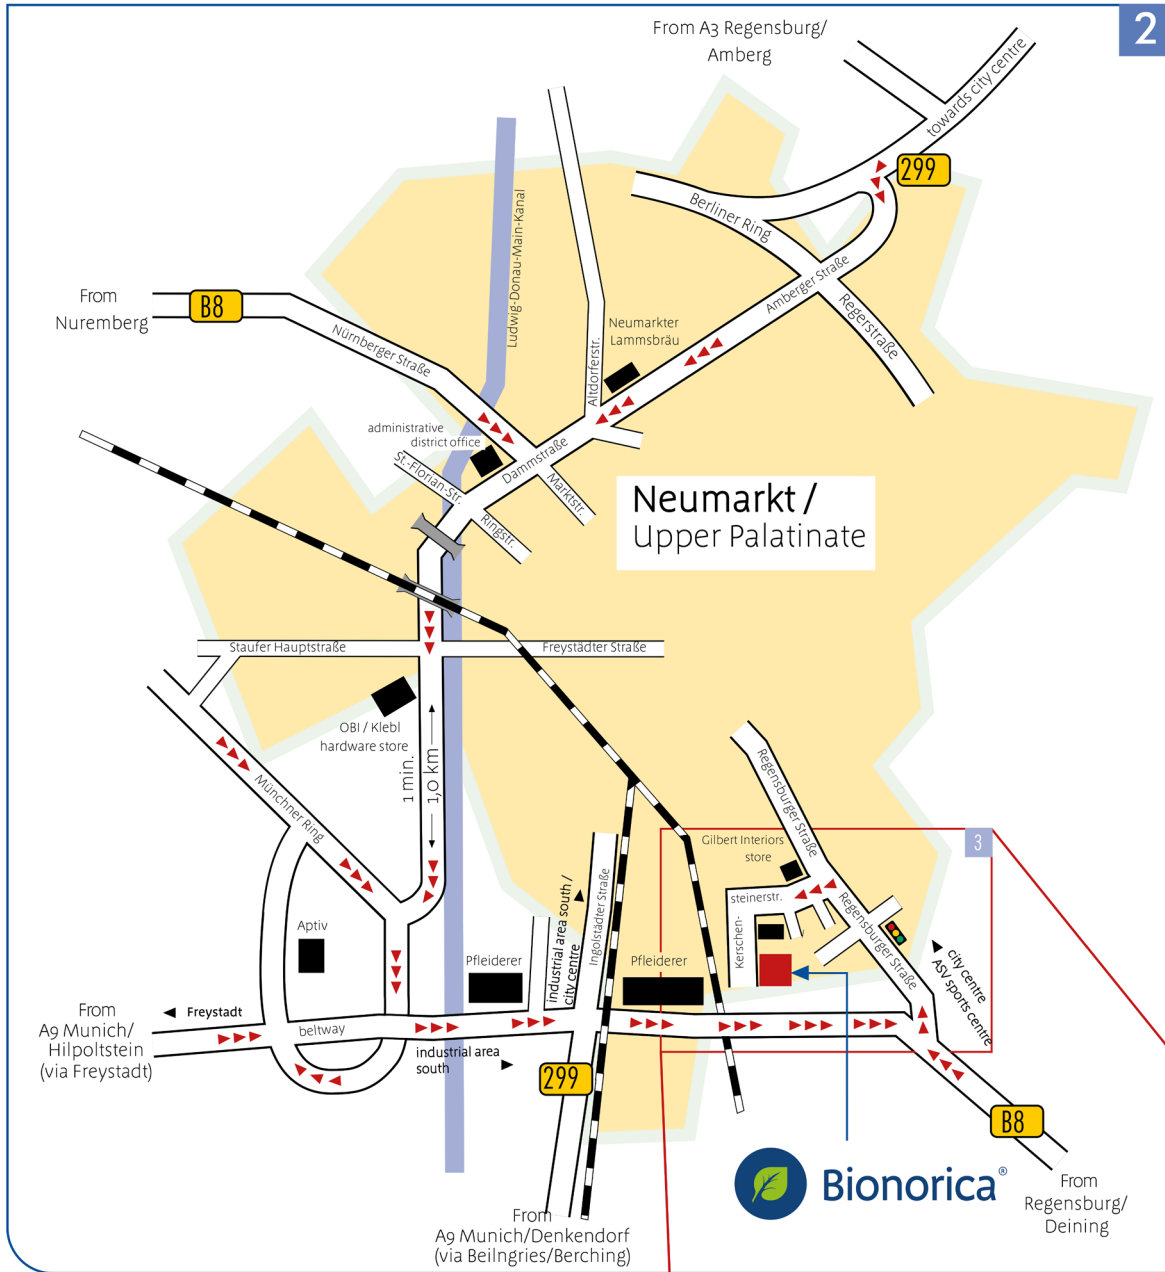

### (A) From the direction Nuremberg/Regensburg, A3

Follow the 'Autobahn München/Nürnberg' signs. At the Pfeleiderer junction (you will see the company Pfeleiderer) continue straight in the direction of 'Regensburg/Hemau'. After about 1 km turn left (sign 'Neumarkt Stadtmitte'). Continue with (D).

### (B) From the direction Munich, A9

Take motorway exit 'Denkendorf' and get on to federal highway 299 in the direction of 'Neumarkt' via 'Beilngries/Berching'. At the first traffic light in Neumarkt turn right in the direction of 'Regensburg/Hemau'. After about 1 km turn left (sign 'Neumarkt Stadtmitte'). Continue with (D).

### (C) From the direction Nuremberg, federal highway 8

After passing the district of Pölling turn right at the junction and follow the 'Autobahn München/Nürnberg' signs. At the Pfeleiderer junction (you will see the company Pfeleiderer) continue straight in the direction of 'Regensburg/Hemau'. After about 1 km turn left (sign 'Neumarkt Stadtmitte'). Continue with (D).

# How to get here

2

2 City map

3 Detailed map

3