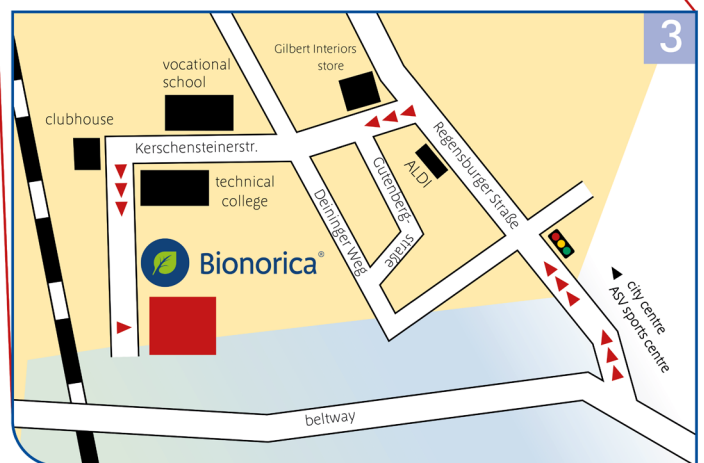

### (A) From the direction Nuremberg/Regensburg, A3

Follow the 'Autobahn München/Nürnberg' signs. At the Pfeleiderer junction (you will see the company Pfeleiderer) continue straight in the direction of 'Regensburg/Hemau'. After about 1 km turn left (sign 'Neumarkt Stadtmitte'). Continue with (D).

### (B) From the direction Munich, A9

Take motorway exit 'Denkendorf' and get on to federal highway 299 in the direction of 'Neumarkt' via 'Beilngries/Berching'. At the first traffic light in Neumarkt turn right in the direction of 'Regensburg/Hemau'. After about 1 km turn left (sign 'Neumarkt Stadtmitte'). Continue with (D).

### (C) From the direction Nuremberg, federal highway 8

After passing the district of Pölling turn right at the junction and follow the 'Autobahn München/Nürnberg' signs. At the Pfeleiderer junction (you will see the company Pfeleiderer) continue straight in the direction of 'Regensburg/Hemau'. After about 1 km turn left (sign 'Neumarkt Stadtmitte'). Continue with (D).

# How to get here

2

2 City map

3 Detailed map

3